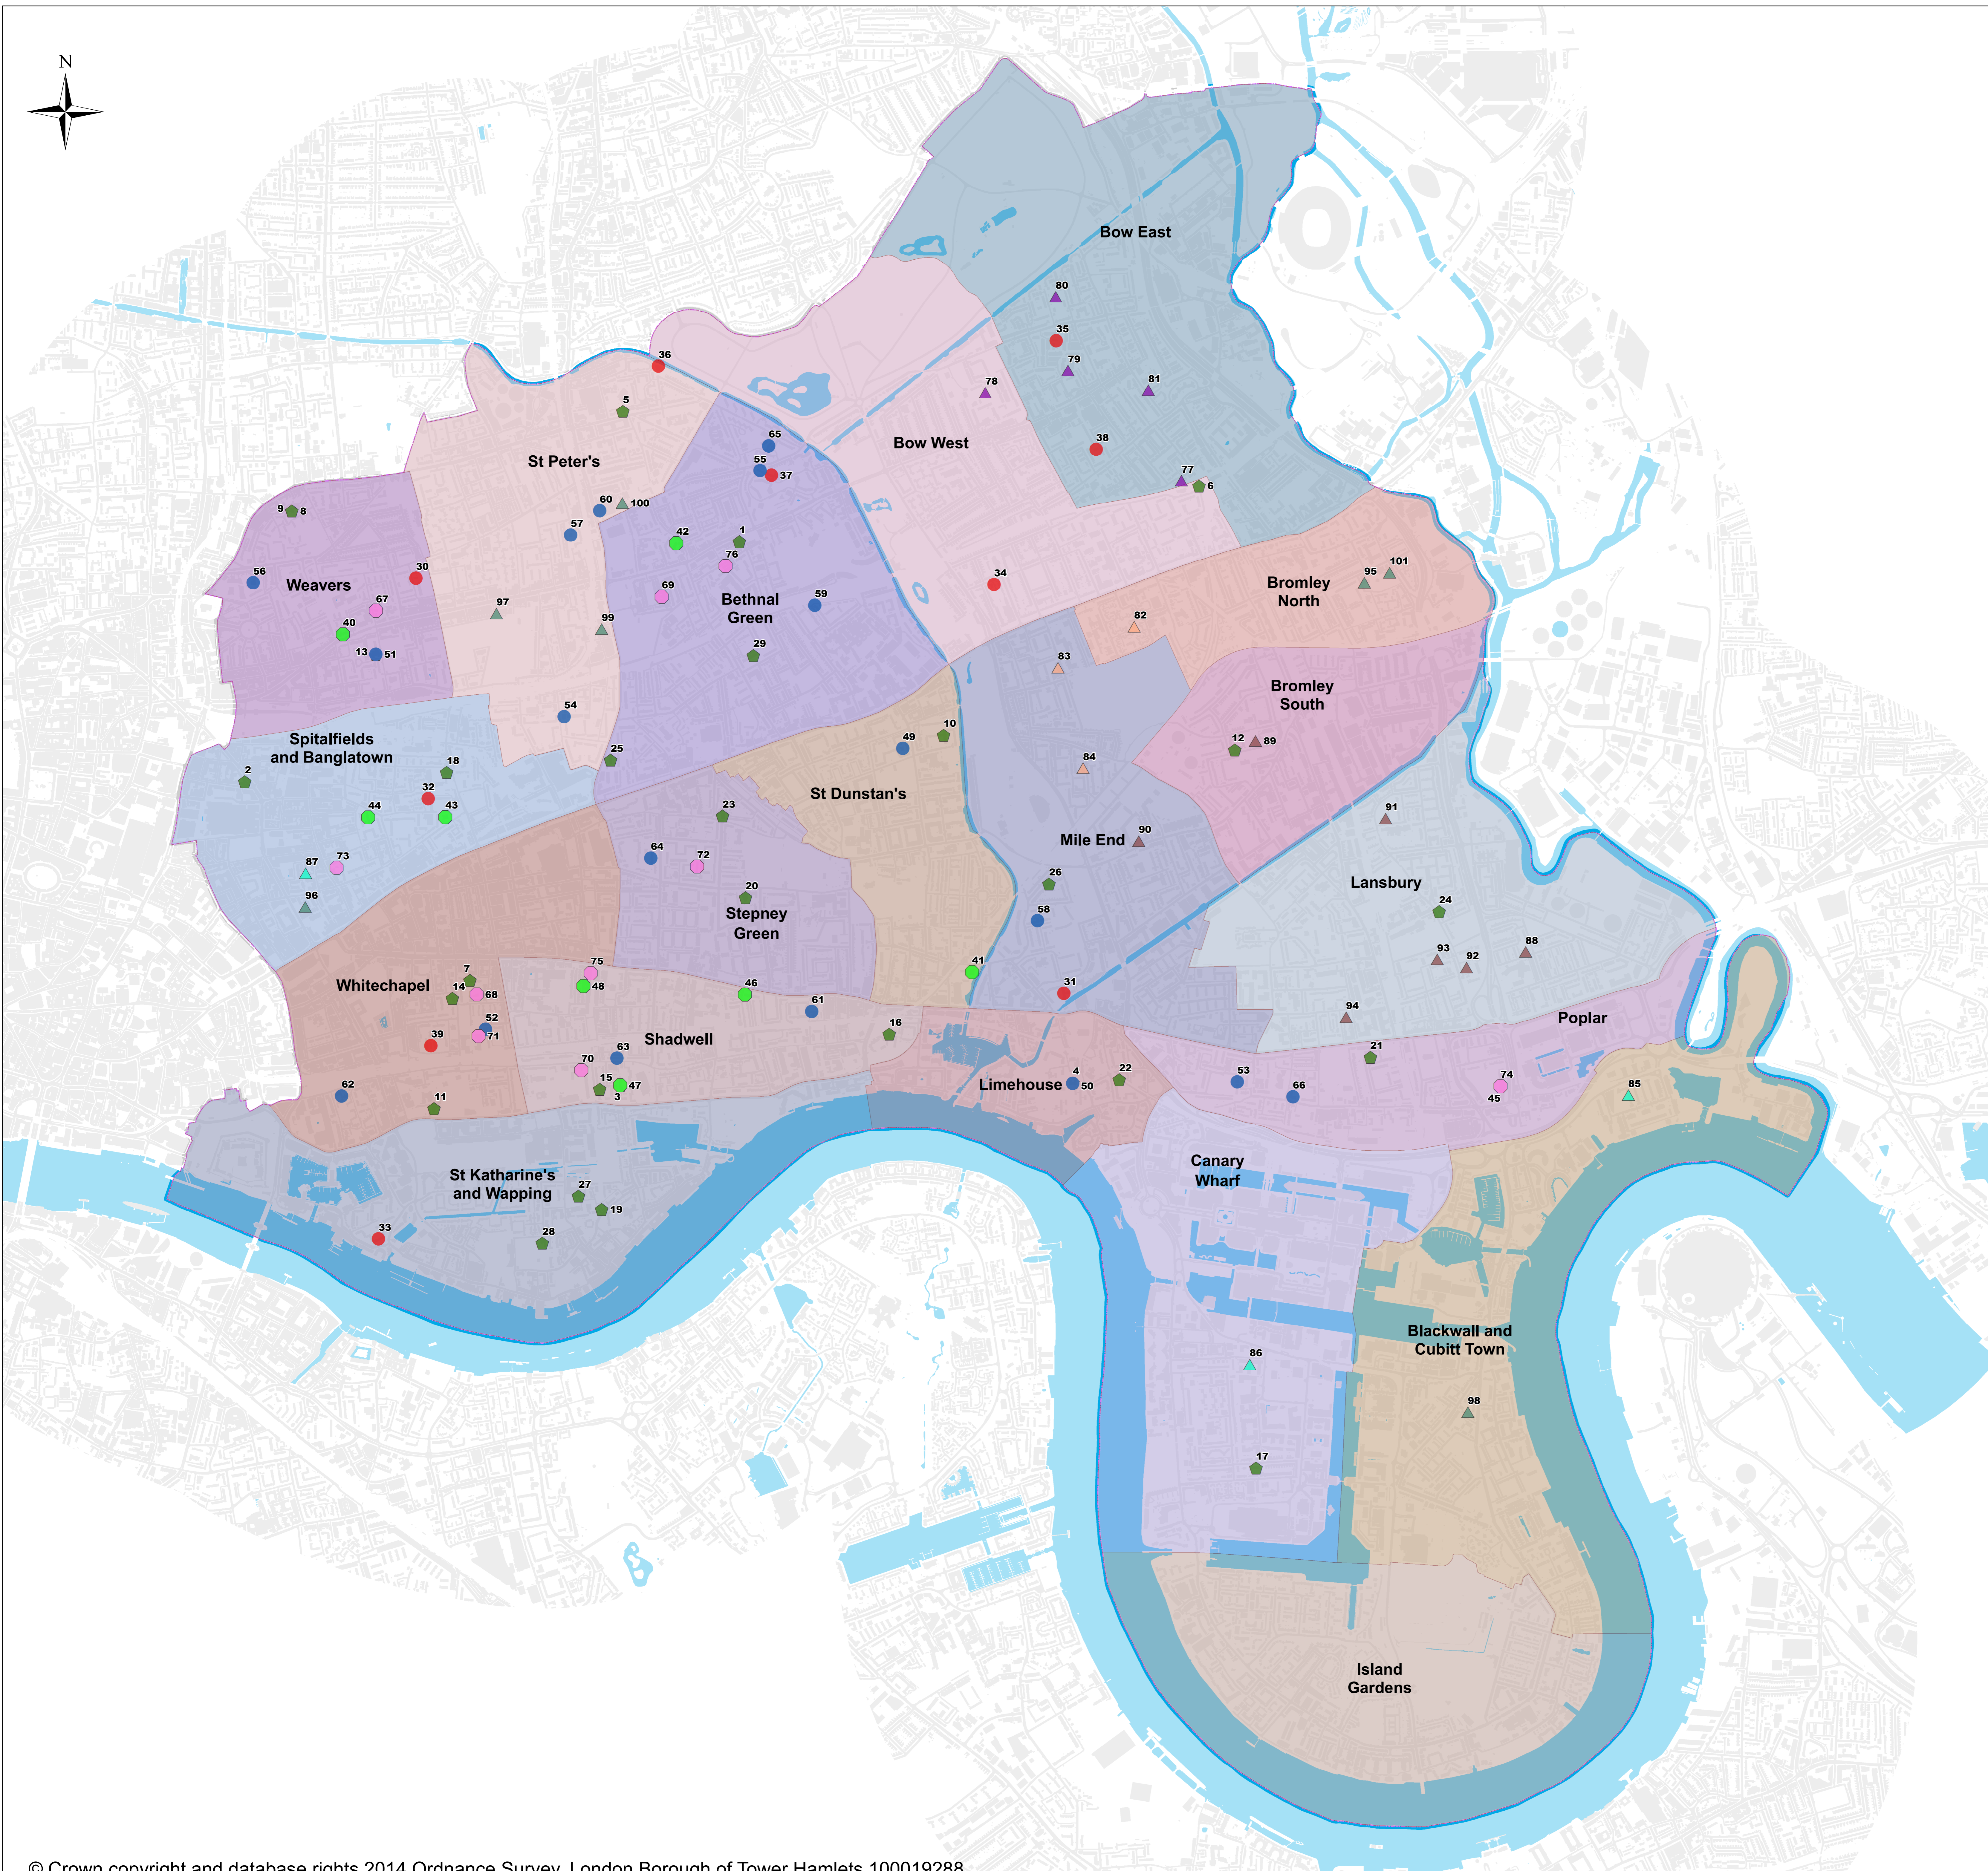

APPENDIX 2- COMMUNITY BUILDINGS IN LONDON BOROUGH OF TOWER HAMLETS

COMMUNITY BUILDINGS	
	Community Halls
	Playgroups and nurseries
	THH-occupied
	Tenants and Residents Associations
	Vacant
	Old Ford/Circle Housing
	East End Homes
	One Housing Group
	Poplar HARCA
	Other

ID	Community Halls
1	100 Roman Road
2	135 Commercial Road
3	23a Solander Gardens
4	Barley Mow Veterans Club
5	Bishops Way
6	Caxton Hall
7	Delafield House
8	Former Dorset Library
9	Dorset Social Club
10	Emmot Close OAP
11	Ensign Youth Club
12	Fern Street Settlement
13	Granby Hall
14	Harkness House
15	Highway Club
16	John Scurr Community Centre
17	Mellish Street
18	Osmani Centre
19	Prusom Street Community Centre
20	Redcoat Community Centre
21	St Matthias Meeting room
22	St Vincents TRA
23	Stifford Centre
24	Teviot Hall
25	Trinity Centre
26	Turner Road Community Centre
27	Wapping Community Centre
28	Wapping Youth Centre 1st & 2nd Floor
29	Wyn Garrett
ID	Playgroups and nurseries
30	Avelbury Playgroup
31	Cheadle Hall
32	Chicksand Friendship Club
33	Matilda Day Nursery
34	Mile End Nursery
35	Ranwell Playgroup
36	Sallywags Day Nursery
37	Tate House Playgroup
38	Vernon Playgroup
39	Wapping Women Centre
ID	THH-occupied
40	Alliston House TRA
41	Anglia House TRA
42	Burnham Street TRA
43	Pauline House TRA
44	Ramar House TRA
45	Robin Hood Project Shop
46	Sims House TRA
47	Solander Gardens TRA
48	Watney Market TRA